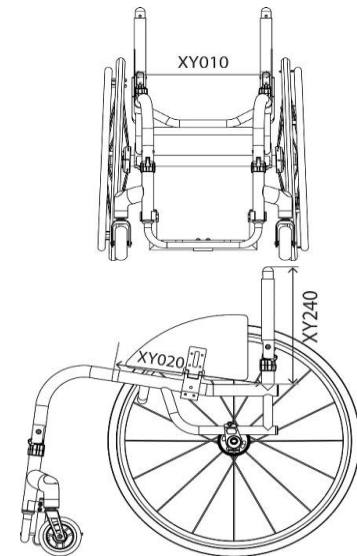

XA070 Frame open design

Max User Weight 125kg

FXEXZ010

XW010 CAD drawing for approval

Standard Specification Includes:

- Camber angle 2°
- Ergonomic seat length 120mm
- Front seat taper (*Frame width minus 40mm*)
- Height and angle adjustable footrest platform
- Sideguard fold flat aluminium
- Sun Fusion 16 spoke wheels with hard anodised aluminium handrim, kenda tyre - Schraeder valve tube
- Overall frame length 575mm
- Velcro calf strap
- Multi tool kit
- Seat height front 500mm rear 450mm with 25" wheel
- Seat height front 490mm rear 440mm with 24" wheel
- 100mm soft roll front castor wheel

Key Product Measurements

Frame Measurements

XY010 Frame width

- 360mm
 390mm
 430mm
 460mm

XY020 Seat length

- 360mm
 380mm
 400mm
 420mm
 440mm
 460mm

XY240 Backrest height adjustable (*N/A with screw in push handles*)
(Adjustable range 300mm - 375mm)

Please indicate set up height:

- 300mm
 325mm
 350mm
 375mm

Footrest

XY100 Footrest height

- 80mm
 110mm
 140mm
 170mm
 200mm

Centre of Gravity

Centre of Gravity

- 20mm
 40mm
 60mm
 80mm
 100mm
 120mm
 140mm