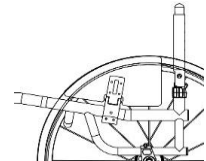

Key Product Measurements

Frame Measurements

XY010 Frame width

- 360mm
 390mm
 430mm
 460mm

XY020 Seat length

- 360mm
 380mm
 400mm
 420mm
 440mm
 460mm

XY240 Backrest height adjustable (*N/A with screw in push handles*)
(Adjustable range 300mm - 375mm)

Wheel Lock Options

- XD020 Wheel locks underseat scissor (Std)
 XD030 Wheel locks compact scissor

Sideguard Options (Choose one)

- FXAXE130 Sideguards fold flat aluminium
 FXAXE150 Sideguards fold flat carbon fibre
 FXAXE160 Sideguards fold flat carbon fibre with fender
 (Note: Height above tyre will be 10mm and to centre of tyre.
 (Note: Max COG adjustment forward will be 15mm)

Sideguard Measurements

- Sideguard 25mm above tyre (Follow tyre - Std if not indicated) (Not with FXAXE160)
 Sideguard level with tyre (Follow tyre) (Not with FXAXE160)

Push handle Options

- XG070 Backrest with screw in push handles (N/A with XY240)
 Please indicate fixed height:
 300mm
 325mm
 350mm
 375mm