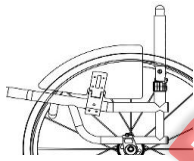

Key Product Measurements

Frame Measurements

XY010 Frame width

- 360mm
 390mm
 430mm
 460mm

XY020 Seat length

- 360mm
 380mm
 400mm
 420mm
 440mm
 460mm

XY240 Backrest height adjustable (*N/A with screw in push handles*)
(Adjustable range 300mm - 375mm)

Wheel Lock Options

- XD020 Wheel locks underseat scissor (Std)
 XD030 Wheel locks compact scissor

Sideguard Options (Choose one)

- FXAXE130 Sideguards fold flat aluminium
 FXAXE150 Sideguards fold flat carbon fibre
 FXAXE160 Sideguards fold flat carbon fibre with fender
 (Note: Height above tyre will be 10mm and to centre of tyre.
 (Note: Max COG adjustment forward will be 15mm)

Sideguard Measurements

- Sideguard 25mm above tyre (Follow tyre - Std if not indicated) (Not with FXAXE160)
 Sideguard level with tyre (Follow tyre) (Not with FXAXE160)

Push handle Options

- XG070 Backrest with screw in push handles (N/A with XY240)
 Please indicate fixed height:
 300mm
 325mm
 350mm
 375mm