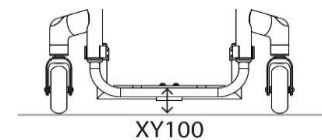

XA070 Frame open design

Max User Weight 125kg

FXEXZ010

XW010 CAD drawing for approval

Standard Specification Includes:

- Camber angle 2°
- Ergonomic seat length 120mm
- Front seat taper (*Frame width minus 40mm*)
- Height and angle adjustable footrest platform
- Sideguard fold flat aluminium
- Sun Fusion 16 spoke wheels with hard anodised aluminium handrim, kenda tyre - Schraeder valve tube
- Overall frame length 575mm
- Velcro calf strap
- Multi tool kit
- Seat height front 500mm rear 450mm with 25" wheel
- Seat height front 490mm rear 440mm with 24" wheel
- 100mm soft roll front castor wheel

Key Product Measurements

Frame Measurements

XY010 Frame width

- 360mm
 390mm
 430mm
 460mm

XY020 Seat length

- 360mm
 380mm
 400mm
 420mm
 440mm
 460mm

XY240 Backrest height adjustable (*N/A with screw in push handles*)
(Adjustable range 300mm - 375mm)

Please indicate set up height:

- 300mm
 325mm
 350mm
 375mm

Footrest

XY100 Footrest height

- 80mm
 110mm
 140mm
 170mm
 200mm

Centre of Gravity

Centre of Gravity

- 20mm
 40mm
 60mm
 80mm
 100mm
 120mm
 140mm