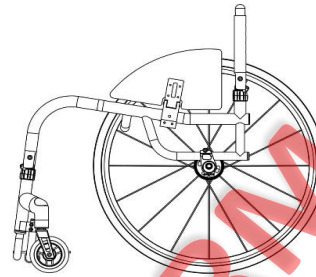

XA070 Frame open design

Max User Weight 125kg

FXEXZ010

XW010 CAD drawing for approval

Standard Specification Includes:

- Camber angle 2°
- Ergonomic seat length 120mm
- Front seat taper (*Frame width minus 40mm*)
- Height and angle adjustable footrest platform
- Sideguard fold flat aluminium
- Sun Fusion 16 spoke wheels with hard anodised aluminium handrim, kenda tyre - Schraeder valve tube
- Overall frame length 575mm
- Velcro calf strap
- Multi tool kit
- Seat height front 500mm rear 450mm with 25" wheel
- Seat height front 490mm rear 440mm with 24" wheel
- 100mm soft roll front castor wheel