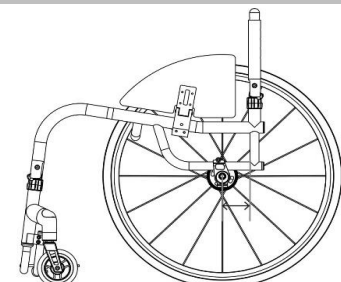

XA070 Frame open design

Max User Weight 125kg

FXEXZ010

XW010 CAD drawing for approval

Standard Specification Includes:

- Camber angle 2°
- Ergonomic seat length 120mm
- Front seat taper (*Frame width minus 40mm*)
- Height and angle adjustable footrest platform
- Sideguard fold flat aluminium
- Sun Fusion 16 spoke wheels with hard anodised aluminium handrim, kenda tyre - Schraeder valve tube
- Overall frame length 575mm
- Velcro calf strap
- Multi tool kit
- Seat height front 500mm rear 450mm with 25" wheel
- Seat height front 490mm rear 440mm with 24" wheel
- 100mm soft roll front castor wheel

Key Product Measurements

Frame Measurements

XY010 Frame width

- 360mm
 390mm
 430mm
 460mm

XY020 Seat length

- 360mm
 380mm
 400mm
 420mm
 440mm
 460mm

XY240 Backrest height adjustable (*N/A with screw in push handles*)
(Adjustable range 300mm - 375mm)

Please indicate set up height:

- 300mm
 325mm
 350mm
 375mm

Footrest

XY100 Footrest height

- 80mm
 110mm
 140mm
 170mm
 200mm

Centre of Gravity

Centre of Gravity

- 20mm
 40mm
 60mm
 80mm
 100mm
 120mm
 140mm