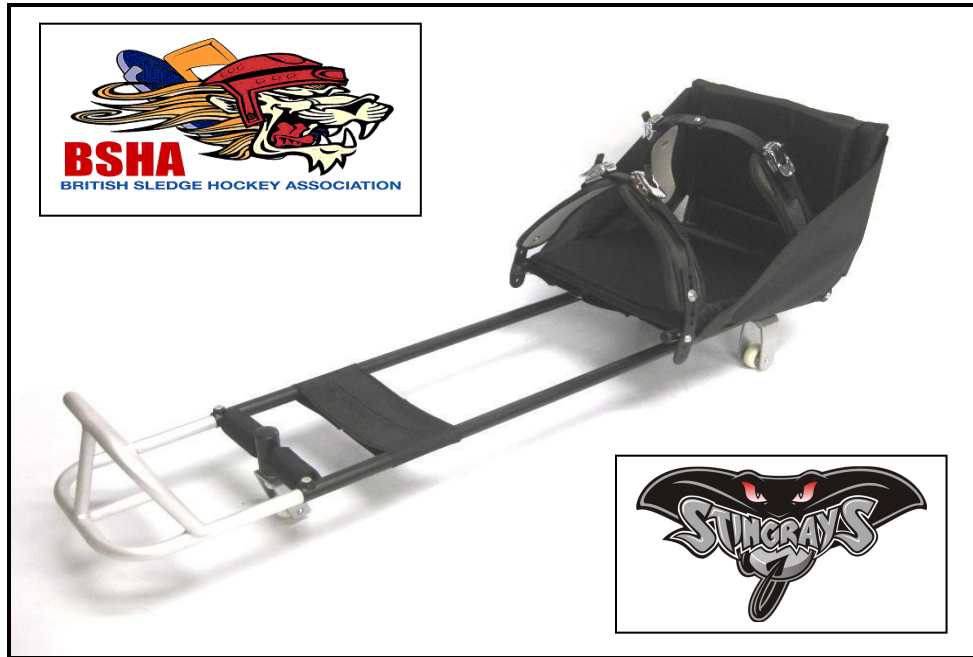

RGK “Inline Sledge”

- Developed in conjunction with the British Sledge Hockey Association and endorsed by Hull Stingrays Elite League Ice Hockey Team

Standard specification includes:

- ◆ High strength chrome moly frame finished in Matt Black
- ◆ Adjustable length aluminium footrest with calf support strap
- ◆ 3 x 47mm inline castors - front castor 360° rotating design
- rear castors fixed with choice of mounting position
- ◆ Adjustable tension, padded upholstery
- ◆ Hip and leg “Click” straps

Adjustable footrest

2 “Click” Straps

Available in
Junior
and
Senior
sizes

RGK “Inline Sledge”

(Team packages available)